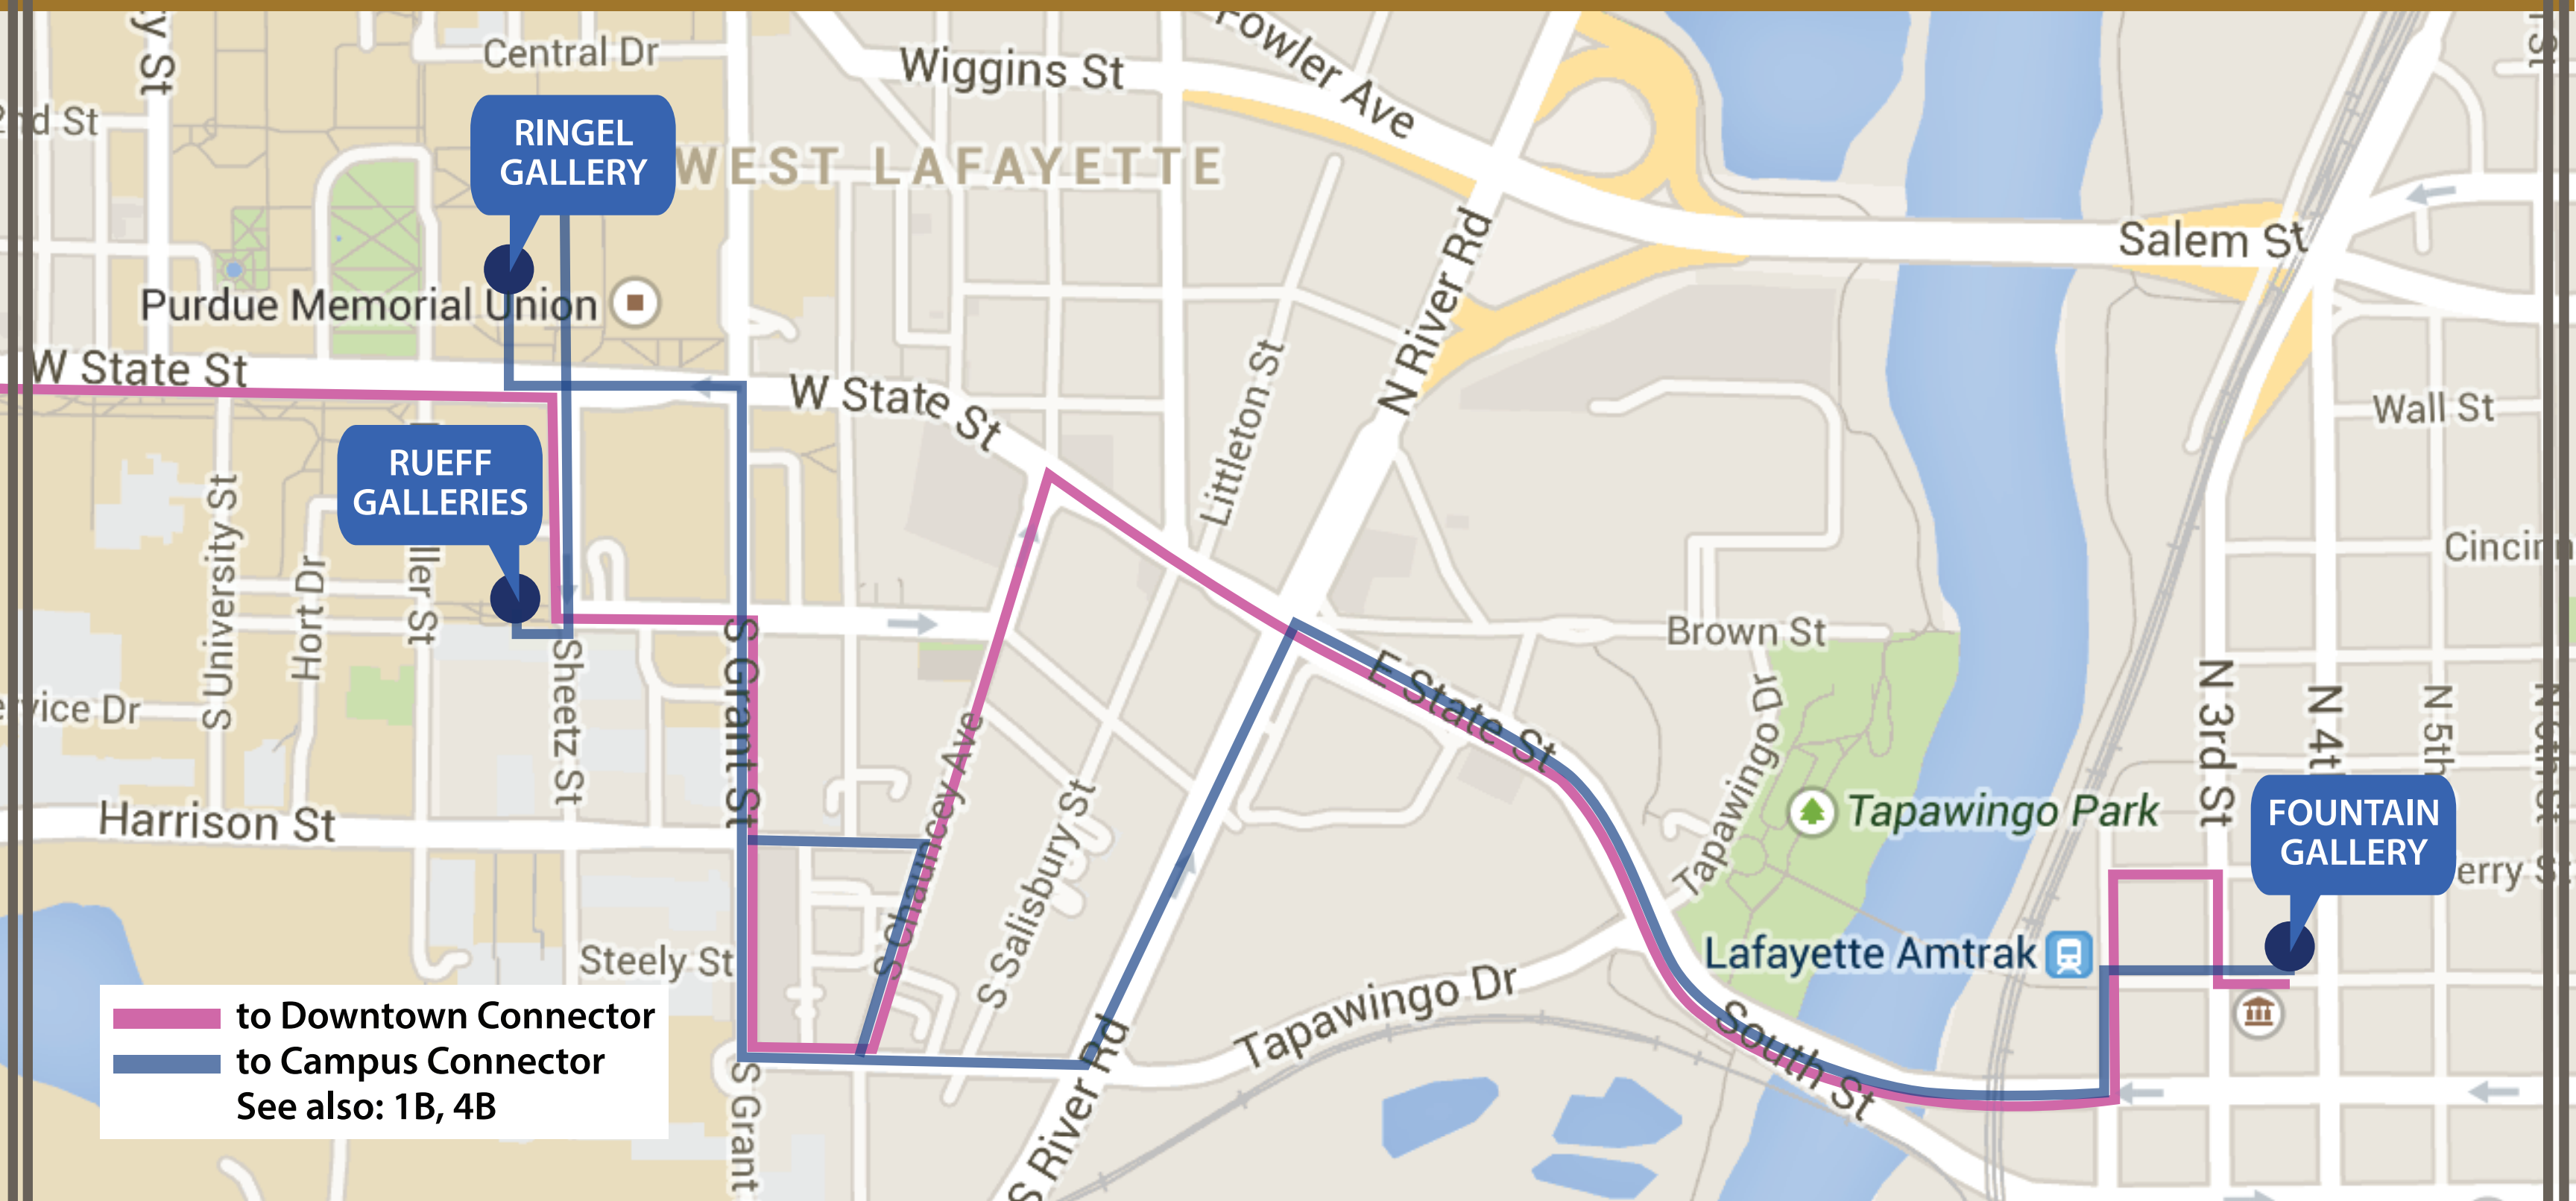

## Summer Hours:

**Fountain Gallery, 330 Main Street, Lafayette, IN 47901**  
Tues-Sat: 12 noon - 7pm

**Robert L. Ringel Gallery, Purdue Stewart Center, West Lafayette, IN 47907**  
Mon-Fri: 10am - 5pm and by appointment

**Patti & Rusty Rueff Galleries, Pao Hall, 552 West Wood Street, West Lafayette, IN 47907**  
Mon - Fri: 10am - 2pm and by appointment